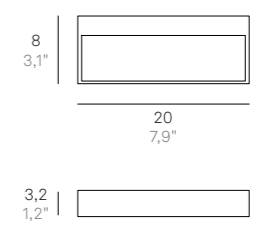

LD0232* LED

220-240V | 3000K | CRI>80 | 50-60Hz | 8,5W | 729lm | beam angle 70° | **IP54**

Finiture disponibili / Available finishes
B3 Bianco / White
G3 Grigio scuro / Dark grey

(*) Da completare con il codice della finitura colore / Complete with code of finish