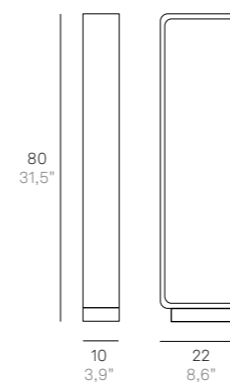

Stola

Paletto / Bollard

LD0172* **LED**

220-240V | 3000K | CRI>80 | 11W | 1077lm | beam angle 52° | **IP65**

Finiture disponibili / Available finishes

G3 Grigio scuro / Dark grey
R3 Corten / Corten

INCLUSO / INCLUDED

1. Metodo di fissaggio corretto: Lampada fissata su un plinto in cemento con viti di fissaggio idonee.

1. Correct fixing procedure: Lamp fixed to a cement plinth with suitable anchor bolts or screws.

Modalità di installazioni differenti da quelle illustrate sono da ritenersi non idonee. Installation procedures other than those illustrated are considered unsuitable.

(*) Da completare con il codice della finitura colore / Complete with code of finish