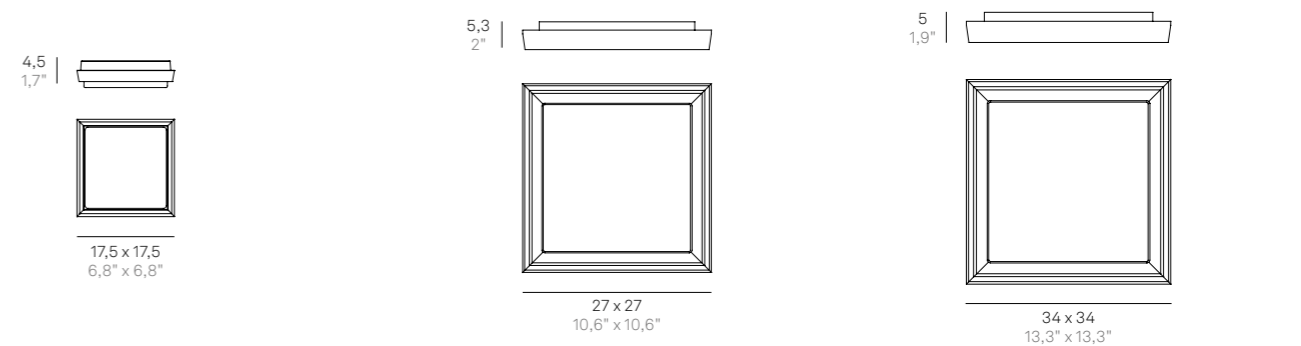

Parete-soffitto / Wall-ceiling

Model	LED	Technical Specifications	Available Finishes
LD0135*	LED	220-240V | 3000K | CRI>80 | 50-60Hz | 10W | 1249lm | beam angle 110° | IP54	B3 Bianco / White G3 Grigio scuro / Dark grey
LD0136*	LED	220-240V | 3000K | CRI>80 | 50-60Hz | 25W | 3310lm | beam angle 110° | IP54	B3 Bianco / White G3 Grigio scuro / Dark grey
LD0137*	LED	220-240V | 3000K | CRI>80 | 50-60Hz | 30W | 3662lm | beam angle 110° | IP54	B3 Bianco / White G3 Grigio scuro / Dark grey

(*) Da completare con il codice della finitura colore / Complete with code of finish