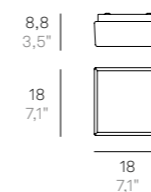

Caorle

Bianco / White

Parete-soffitto / Wall-ceiling

LED 2700-4000K su richiesta / on request

LL1304 **E27**

220-240V | 50-60Hz | 1x28W | **IP20**

Finiture disponibili / Available finishes
Bianco / White