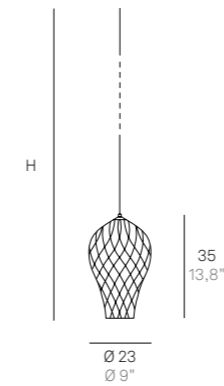

BALLOTON Sospensione / Suspension

LBB01*	H 160cm / 63"	E27
LBB11*	H 330cm / 130"	E27
LBB21*	H 530cm / 209"	E27

220-240V | 50-60Hz | 1x70W | **IP20**

Finiture disponibili / Available finishes

01	Trasparente / Clear
09	Fumé / Grey
20	Laguna / Lagoon
21	Bluino / Light blue