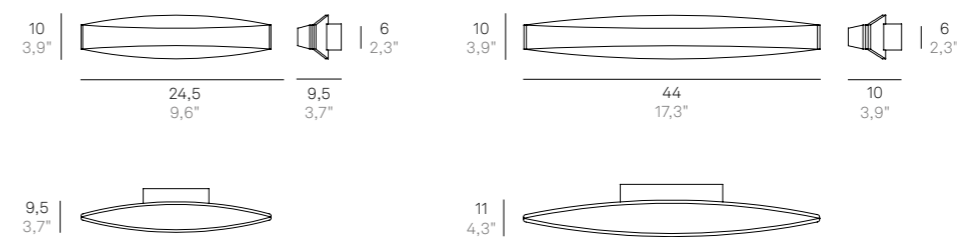

Parete / Wall

LD0080* LED

220-240V | 3000K | CRI>90 | 50-60Hz | 7,2W
| 609lm | beam angle 117° | **IP20**

Finiture disponibili / Available finishes
B3 Bianco / White

LD0081* LED

220-240V | 3000K | CRI>90 | 50-60Hz | 18W
| 1565lm | beam angle 58° | **IP20**

Finiture disponibili / Available finishes
B3 Bianco / White