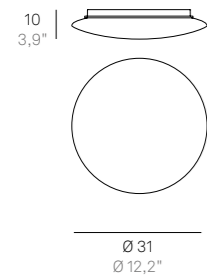

LL6111 E27

220-240V | 50-60Hz | 1x52W | **IP20**

Finiture disponibili / Available finishes
Bianco / White

LD611103 LED

220-240V | 3000K | CRI>90 | 50-60Hz |
12,5W | 1350lm | beam angle 127° | **IP20**

Finiture disponibili / Available finishes
Bianco / White

LD611113 LED TRIAC LD611123 LED DALI LD611133 LED WI-FI

220-240V | 3000K | CRI>90 | 50-60Hz |
12,5W | 1350lm | beam angle 127° | **IP20**

Finiture disponibili / Available finishes
Bianco / White