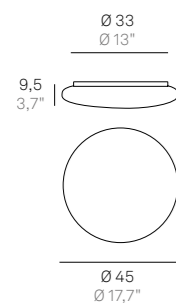

LD110303* LED

220-240V | 3000K | CRI>90 | 50-60Hz | 29W | 3000lm | beam angle 116° | **IP20**

Finiture disponibili / Available finishes
B Bianco / White

LD110353* LED TRIAC

LD110363* LED DALI

LD110373* LED WI-FI

220-240V | 3000K | CRI>90 | 50-60Hz | 29W | 3000lm | beam angle 116° | **IP20**

Finiture disponibili / Available finishes
B Bianco / White

LD110343* LED EMERGENCY (*)

220-240V | 3000K | CRI>90 | 50-60Hz | 5-29W | 3000lm | beam angle 116° | **IP20**

Finiture disponibili / Available finishes
B Bianco / White