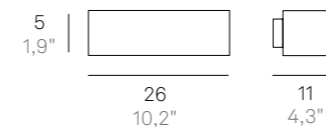

Lampade da parete con struttura in pressofusione di alluminio verniciato bianco opaco e diffusore in polycarbonato satinato. Il prodotto è adatto esclusivamente all'uso interno.

Wall lamps with a matt white painted die-cast aluminium frame and a satin-finish polycarbonate diffuser. The product is suitable for indoor use only.

Cip

B3
Bianco
/ White

Parete / Wall

LD0061* **LED TRIAC**

220-240V | 3000K | CRI>90 | 50-60Hz |
12,5W | 1290lm | beam angle 100° | **IP20**

Finiture disponibili / Available finishes

B3 Bianco / White