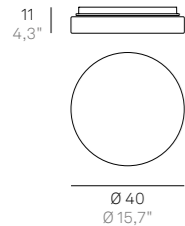

LL8731* **E27**

220-240V | 50-60Hz | 2x42W | **IP44**

Finiture disponibili / Available finishes
NE Trasparente / Clear

LD8731* **LED**

220-240V | 3000K | CRI>90 | 50-60Hz | 18,5W | 2100lm | beam angle 122° | **IP44**

Finiture disponibili / Available finishes
N3 Trasparente / Clear

LD8742* **LED EMERGENCY (**)**

220-240V | 3000K | CRI>90 | 50-60Hz | 5-18,5W | 2200lm | beam angle 122° | **IP44**

Finiture disponibili / Available finishes
N3 Trasparente / Clear

LD873113* **LED TRIAC**

LD873123* **LED DALI**

LD873133* **LED WI-FI**

220-240V | 3000K | CRI>90 | 50-60Hz | 18,5W | 2100lm | beam angle 122° | **IP44**

Finiture disponibili / Available finishes
N3 Trasparente / Clear