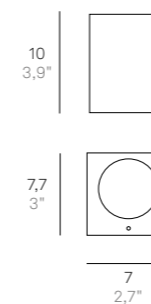

Parete / Wall

LL0122* **GU10**

220-240V | 50-60Hz | 15W | **IP54**

Finiture disponibili / Available finishes

B3 Bianco / White
G3 Grigio scuro / Dark grey
R3 Corten / Corten