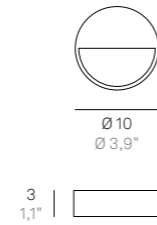

Parete / Wall

LD0230* LED

220-240V | 3000K | CRI>80 | 50-60Hz | 4,5W | 392lm | beam angle 50° | **IP54**

Finiture disponibili / Available finishes
B3 Bianco / White
G3 Grigio scuro / Dark grey