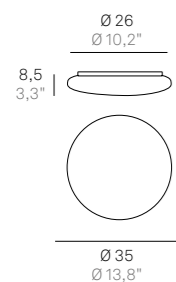

Mentos

B
Bianco
/ White

Parete-soffitto / Wall-ceiling

LED 2700-4000K su richiesta / on request

LD110203* LED

220-240V | 3000K | CRI>90 | 50-60Hz | 18,5W | 2100lm | beam angle 122° | **IP20**

Finiture disponibili / Available finishes
B Bianco / White

LD110234* LED TRIAC

LD110235* LED DALI

LD110236* LED WI-FI

220-240V | 3000K | CRI>90 | 50-60Hz | 18,5W | 2100lm | beam angle 122° | **IP20**

Finiture disponibili / Available finishes
B Bianco / White