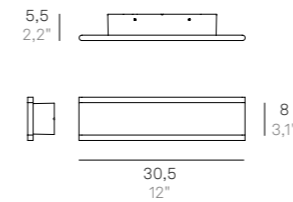

Riga

B3
Bianco
/ White

G3
Grigio scuro
/ Dark grey

Parete-soffitto / Wall-ceiling

LD0108* LED TRIAC

200-240V | 3000K | CRI>90 | 50-60Hz |
2x9,5W | 2x734lm | beam angle 120° | **IP54**

Finiture disponibili / Available finishes

B3 Bianco / White
G3 Grigio scuro / Dark grey