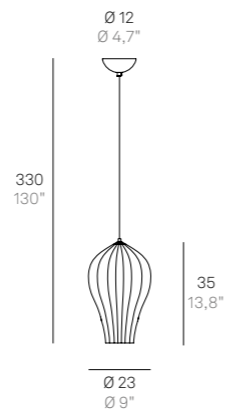

LBR31* **E27**

220-240V | 50-60Hz | 1x70W | **IP20**

Finiture disponibili / Available finishes

01	Trasparente / Clear
09	Fumé / Grey
20	Laguna / Lagoon
21	Bluino / Light blue

Rosone incluso
Canopy included