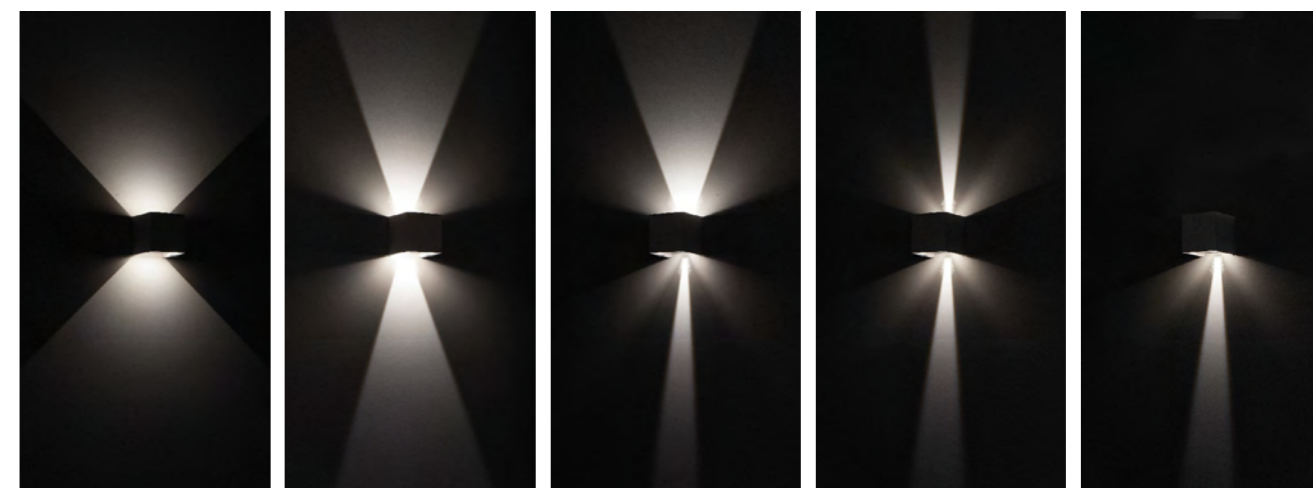

(*) Da completare con il codice della finitura colore / Complete with code of finish