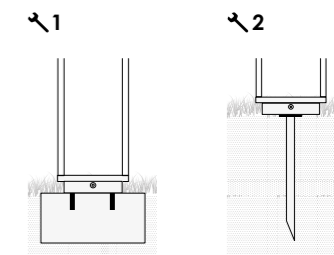

Home Solar

Paletto / Bollard Dotata di sensore crepuscolare e di movimento / Fitted with dusk and motion sensors