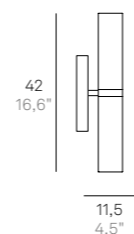

Parete-soffitto / Wall-ceiling

LD9521C3 LED

100-240V | 3000K | CRI>90 | 50-60Hz | 2x10W | 2x1068lm | beam angle 360° | **IP44**

Finiture disponibili / Available finishes
Cromo / Chrome