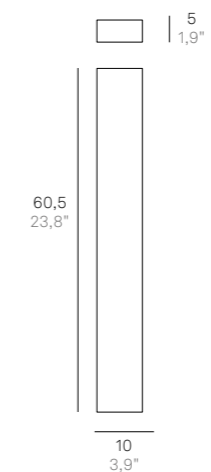

LD0155* LED

100-240V | 3000K | CRI>80 | 50-60Hz | 2x7W | 2x858lm | beam angle 112° | **IP54**

Finiture disponibili / Available finishes

G3 Grigio scuro / Dark grey