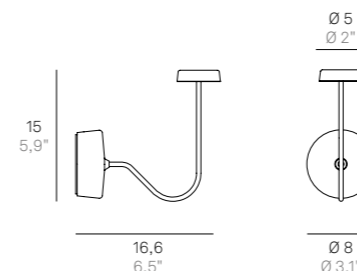

NON INCLUSO / NOT INCLUDED

Il modello **LD1024** è da personalizzare con (pag. 24-26):
To be customized with (pg. 24-26):

LD1015* LED

220-240V | 2700K | CRI>90 | 50-60Hz | 4W | 390lm | beam angle 118° | **IP20**

Finiture disponibili / Available finishes

- **B3** Bianco / White
- **N3** Nero opaco / Black
- **R3** Corten / Corten

Calamita non inclusa
Magnet not included