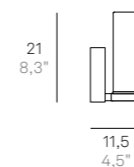

Parete / Wall

LD9511C3 LED

100-240V | 3000K | CRI>90 | 50-60Hz | 9,4W | 1066lm | beam angle 360° | **IP44**

Finiture disponibili / Available finishes
Cromo / Chrome