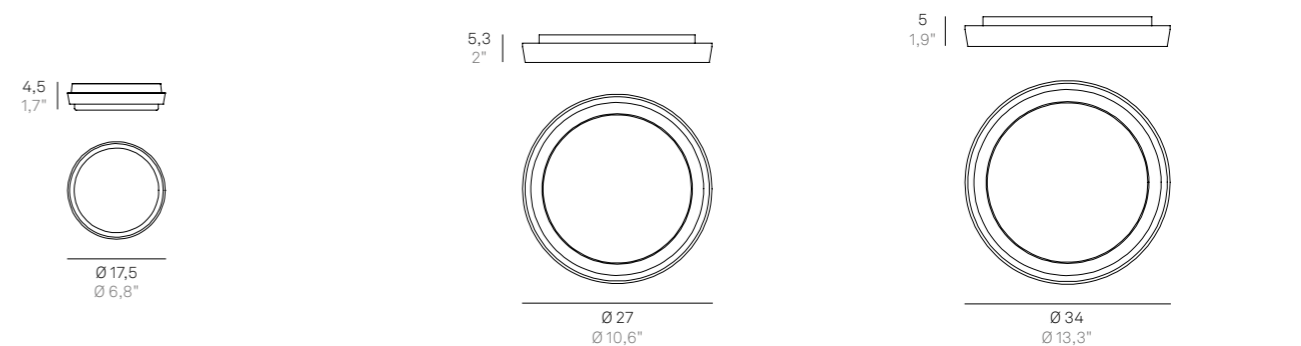

Alu

Parete-soffitto / Wall-ceiling

Model	LED	Technical Specifications	Available Finishes
LD0130*	LED	220-240V | 3000K | CRI>80 | 50-60Hz | 10W | 1019lm | beam angle 120° | IP54	B3 Bianco / White G3 Grigio scuro / Dark grey
LD0131*	LED	220-240V | 3000K | CRI>80 | 50-60Hz | 25W | 2935lm | beam angle 110° | IP54	B3 Bianco / White G3 Grigio scuro / Dark grey
LD0132*	LED	220-240V | 3000K | CRI>80 | 50-60Hz | 30W | 3460lm | beam angle 110° | IP54	B3 Bianco / White G3 Grigio scuro / Dark grey