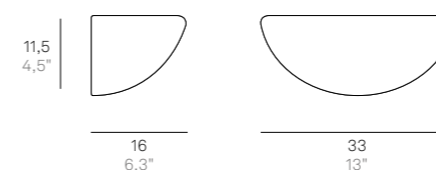

Spicchio

Bianco / White

Parete / Wall

LED 2700-4000K su richiesta / on request