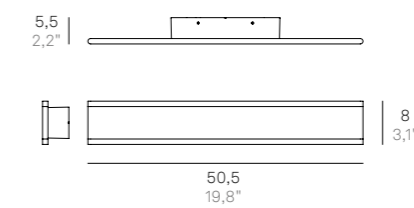

LD0109* LED TRIAC

220-240V | 3000K | CRI>90 | 50-60Hz |
2x13,5W | 2x1090lm | beam angle 120° |
IP54

Finiture disponibili / Available finishes

B3 Bianco / White
G3 Grigio scuro / Dark grey

(*) Da completare con il codice della finitura colore / Complete with code of finish