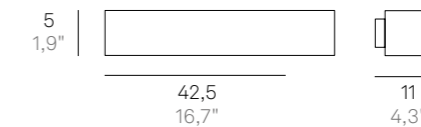

220-240V | 3000K | CRI>90 | 50-60Hz |
12,5W | 1290lm | beam angle 100° | **IP20**

Finiture disponibili / Available finishes

B3 Bianco / White

LD0062* **LED TRIAC**

220-240V | 3000K | CRI>90 | 50-60Hz |
15,5W | 1680lm | beam angle 110° | **IP20**