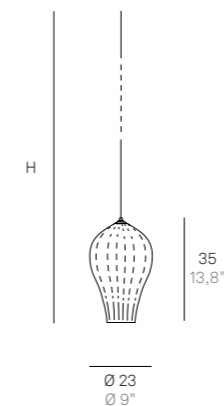

BALLOTON SOMMERSO Sospensione / Suspension

LBB02*	H 160cm / 63"	E27
LBB12*	H 330cm / 130"	E27
LBB22*	H 530cm / 209"	E27

220-240V | 50-60Hz | 1x70W | **IP20**

Finiture disponibili / Available finishes

01	Trasparente / Clear
04	Ambra / Amber
05	Ametista / Amethyst