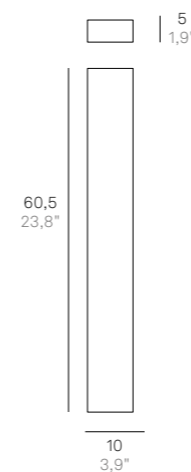

Paletto / Bollard

Mono emissione
Front or back light

LD0154* LED

100-240V | 3000K | CRI>80 | 50-60Hz | 8W | 986lm | beam angle 98° | **IP54**

Finiture disponibili / Available finishes

G3 Grigio scuro / Dark grey

Bi emissione
Front and back light