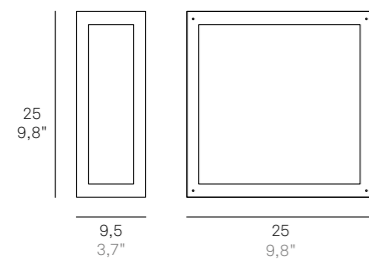

LL0251* **E27**

220-240V | 50-60Hz | 2x42W | **IP54**

Finiture disponibili / Available finishes

B3 Bianco / White
G3 Grigio scuro / Dark grey
R3 Corten / Corten

LD0251* **LED**

220-240V | 3000K | CRI>80 | 50-60Hz | 20W
| 2926lm | beam angle 122° | **IP54**

Finiture disponibili / Available finishes

B3 Bianco / White
G3 Grigio scuro / Dark grey
R3 Corten / Corten

(*) Da completare con il codice della finitura colore / Complete with code of finish