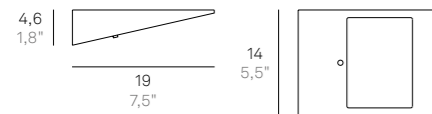

Solar bollard
→ LD0402G3

SOLAR

Current page: Solar adjustable
spotlight → **LD0404G3**

Next page: Solar wall lamp
→ **LD0400G3**

Solar

G3
Grigio scuro
/ Dark grey

Parete / Wall Dotata di sensore crepuscolare e di movimento / Fitted with dusk and motion sensors