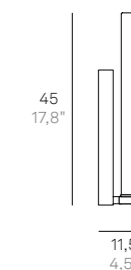

LD9517C3 LED

220-240V | 3000K | CRI>90 | 50-60Hz | 18W | 1624lm | beam angle 360° | **IP44**

Finiture disponibili / Available finishes
Cromo / Chrome