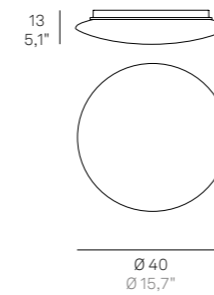

Parete-soffitto / Wall-ceiling

LED 2700-4000K su richiesta / on request

LL6112 E27

220-240V | 50-60Hz | 2x52W | **IP20**

Finiture disponibili / Available finishes
Bianco / White

LD611203 LED

220-240V | 3000K | CRI>90 | 50-60Hz |
18,5W | 2100lm | beam angle 122° | **IP20**

Finiture disponibili / Available finishes
Bianco / White

LD611213 LED TRIAC LD611223 LED DALI LD611233 LED WI-FI

220-240V | 3000K | CRI>90 | 50-60Hz |
18,5W | 2100lm | beam angle 122° | **IP20**

Finiture disponibili / Available finishes
Bianco / White

LD612603 LED EMERGENCY (**)

220-240V | 3000K | CRI>90 | 50-60Hz |
5-18,5W | 2100lm | beam angle 122° | **IP20**

Finiture disponibili / Available finishes
Bianco / White