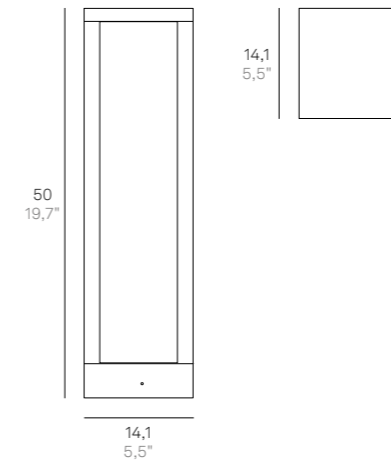

Paletto / Bollard

LD0254* **LED**

220-240V | 3000K | CRI>80 | 15,8W | 1590lm
| beam angle 100° | **IP65**

Finiture disponibili / Available finishes

G3 Grigio scuro / Dark grey
R3 Corten / Corten

Batteria compatibile a pag 211
Compatible battery at pag 211
Cod. **BAT04701906701900**

INCLUSO / INCLUDED

1. Metodo di fissaggio corretto: Lampada fissata su un plinto in cemento con piastra di ancoraggio e tirafondi.

1. Correct fixing procedure: Lamp fixed to a cement plinth with an anchor plate and anchor bolts.

Modalità di installazioni differenti da quelle illustrate sono da ritenersi non idonee.
Installation procedures other than those illustrated are considered unsuitable.

(*) Da completare con il codice della finitura colore / Complete with code of finish