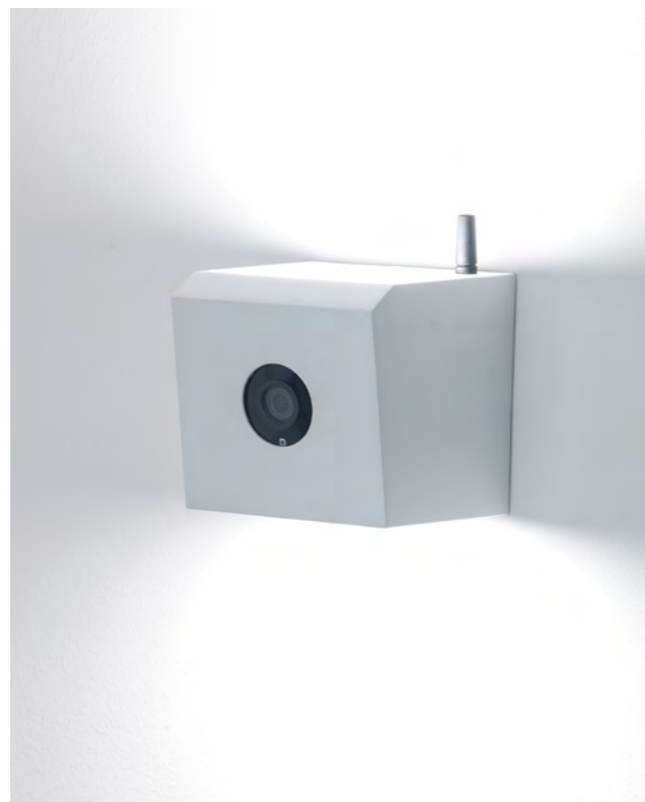

See you

Design Federico de Majo