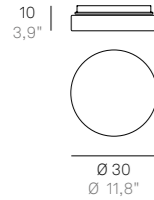

Drum

Parete-soffitto / Wall-ceiling

LED 2700-4000K su richiesta / on request

LL8701* **E27**

220-240V | 50-60Hz | 1x42W | **IP44**

Finiture disponibili / Available finishes
NE Trasparente / Clear

LD8701* **LED**

220-240V | 3000K | CRI>90 | 50-60Hz | 12,5W | 1350lm | beam angle 127° | **IP44**

Finiture disponibili / Available finishes
N3 Trasparente / Clear

LD870113* **LED TRIAC**

LD870123* **LED DALI**

LD870133* **LED WI-FI**

220-240V | 3000K | CRI>90 | 50-60Hz | 12,5W | 1350lm | beam angle 127° | **IP44**

Finiture disponibili / Available finishes
N3 Trasparente / Clear