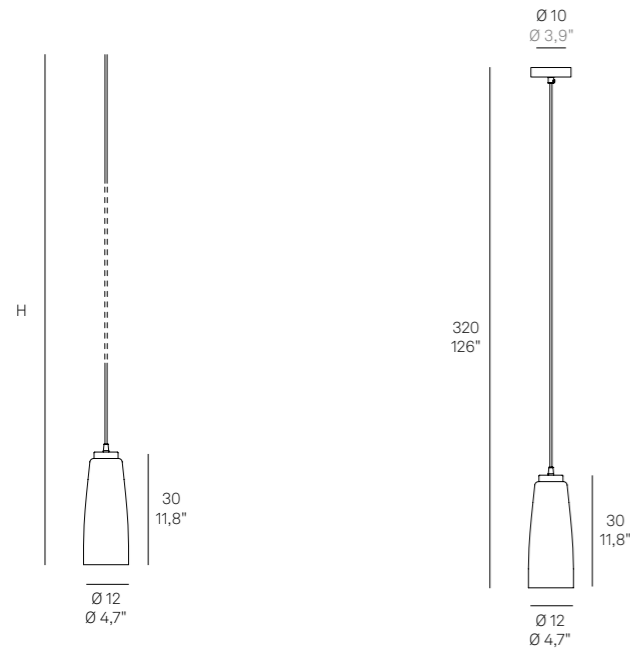

Sospensione / Suspension

LPR06*	H 155cm / 61"	E27
LPR26*	H 325cm / 128"	E27
LPR36*	H 525cm / 207"	E27

220-240V | 50-60Hz | 1x70W | **IP20**

Finiture disponibili / Available finishes

01	Trasparente / Clear
06	Arancio / Orange
07	Blu / Blue
09	Fumé / Grey
11	Rosso / Red
13	Verde mela / Apple green

LPR46*	E27

220-240V | 50-60Hz | 1x70W | **IP20**

Finiture disponibili / Available finishes

01	Trasparente / Clear
06	Arancio / Orange
07	Blu / Blue
09	Fumé / Grey
11	Rosso / Red
13	Verde mela / Apple green

Rosone incluso
Canopy included

Elemento modulare - gruppo luce
Modular element - lamp component kit

Rosoni compatibili a pag 214
Compatible canopies at pag 214

(*) Da completare con il codice della finitura colore / Complete with code of finish

Parete / Wall

LPR08*	E27

220-240V | 50-60Hz | 1x105W | **IP20**

Finiture disponibili / Available finishes

01	Trasparente / Clear
06	Arancio / Orange
07	Blu / Blue
09	Fumé / Grey
11	Rosso / Red
13	Verde mela / Apple green