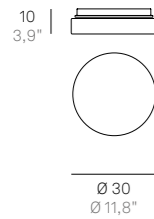

Drum Bayonet

Bianco
/ White

Parete-soffitto / Wall-ceiling

LED 2700-4000K su richiesta / on request

LL8910 **E27**

220-240V | 50-60Hz | 1x52W | **IP20**

Finiture disponibili / Available finishes
Bianco / White

LD891003 **LED**

220-240V | 3000K | CRI>90 | 50-60Hz |
12,5W | 1350lm | beam angle 127° | **IP20**

Finiture disponibili / Available finishes
Bianco / White

LD891013 **LED TRIAC**

LD891023 **LED DALI**

LD891033 **LED WI-FI**

220-240V | 3000K | CRI>90 | 50-60Hz |
12,5W | 1350lm | beam angle 127° | **IP20**

Finiture disponibili / Available finishes
Bianco / White