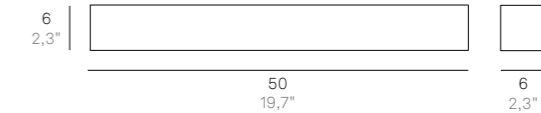

LD0152* LED

220-240V | 3000K | CRI>80 | 50-60Hz | 2x10W | 2x1372lm | beam angle 107° | **IP65**

Finiture disponibili / Available finishes

B3 Bianco / White
G3 Grigio scuro / Dark grey
R3 Corten / Corten