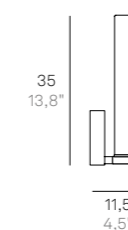

Stick 65

Cromo / Chrome

Parete / Wall

LD9511C3 LED

100-240V | 3000K | CRI>90 | 50-60Hz | 9,4W | 1066lm | beam angle 360° | **IP44**

Finiture disponibili / Available finishes
Cromo / Chrome

LD9515C3 LED

220-240V | 3000K | CRI>90 | 50-60Hz | 15,2W | 1663lm | beam angle 360° | **IP44**