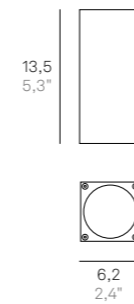

Soffitto / Ceiling

LL0129* **GU10**

220-240V | 50-60Hz | 15W | **IP54**

Finiture disponibili / Available finishes

B3 Bianco / White
G3 Grigio scuro / Dark grey
R3 Corten / Corten