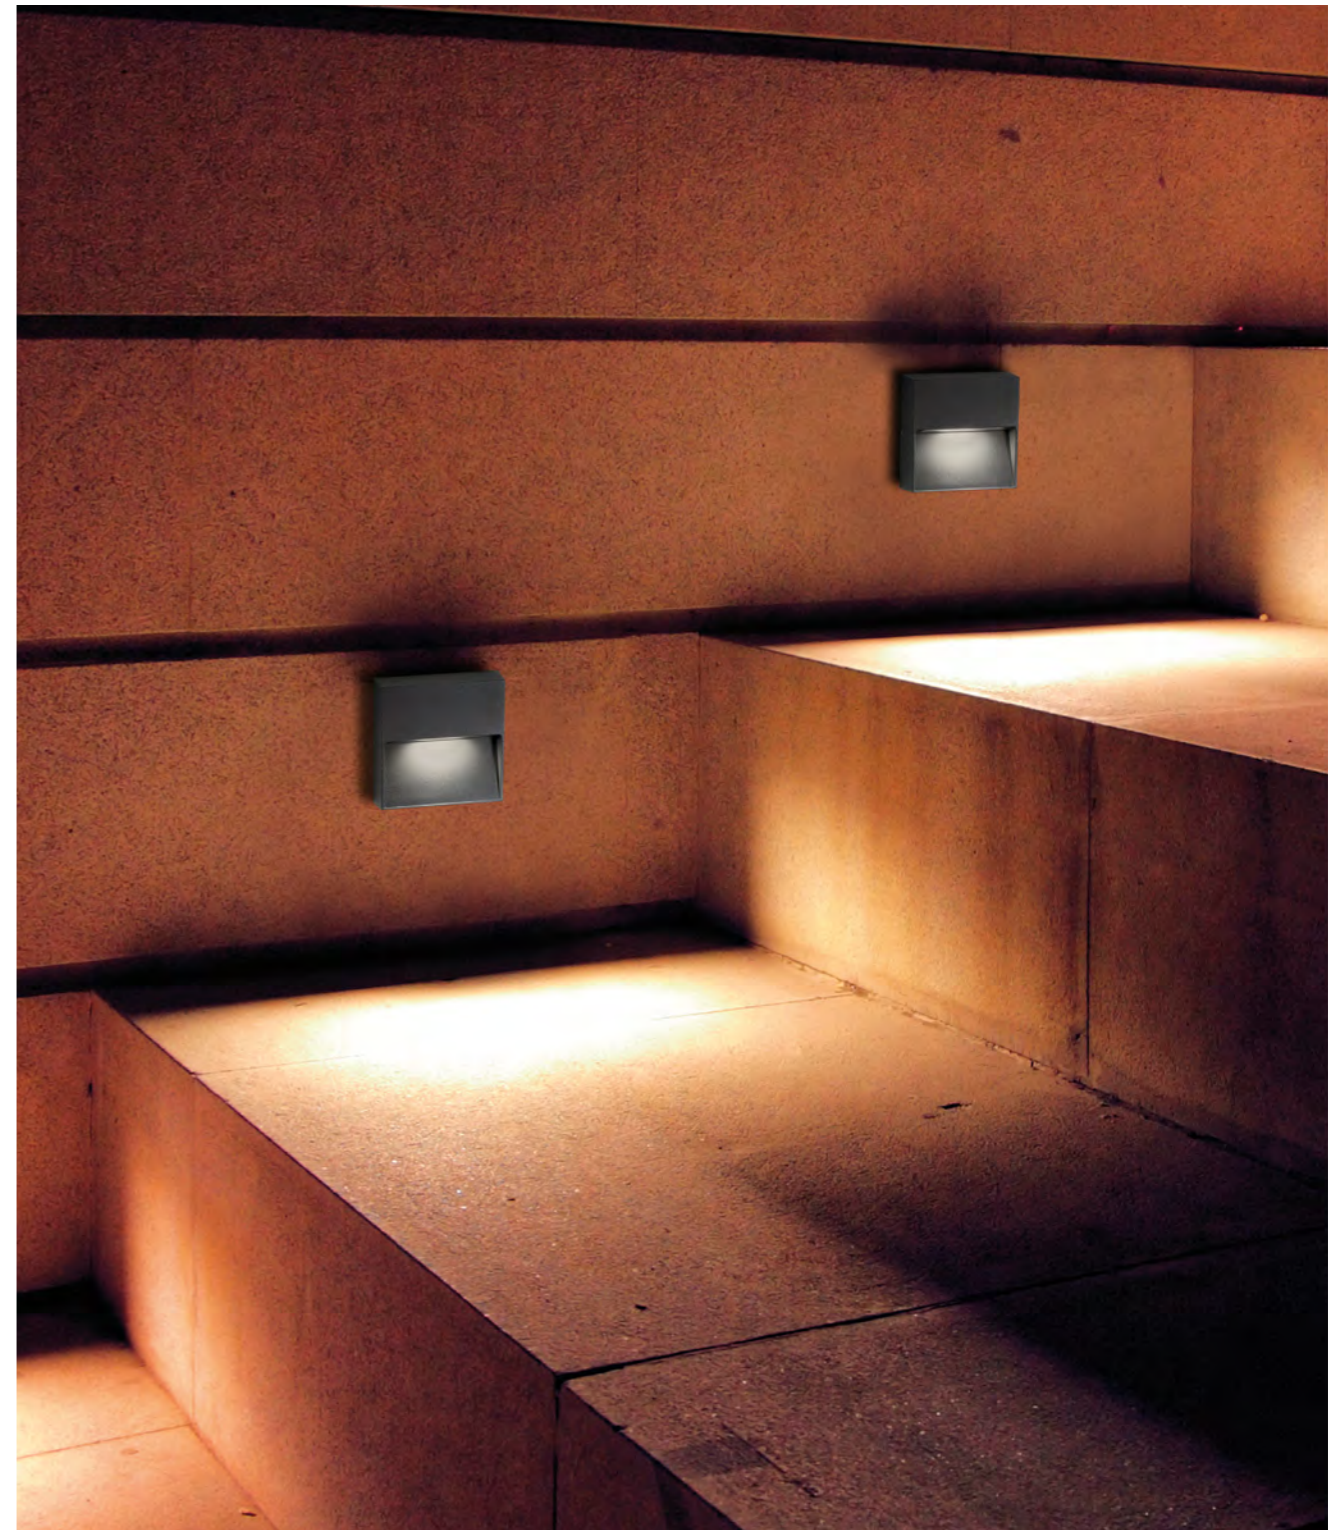

Bottom wall amp
→ LD0231G3