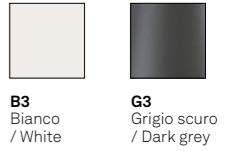

Wall lamps with a matt white or dark grey painted die-cast aluminium frame and a satin finish polycarbonate diffuser. The high IP rating (IP54) makes the lamps ideal for indoor and outdoor use.

Bottom

Bottom wall amp
→ **LD0232G3**