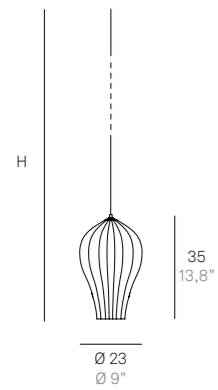

RIGADIN Sospensione / Suspension

LBR01*	H 160cm / 63"	E27
LBR11*	H 330cm / 130"	E27
LBR21*	H 530cm / 209"	E27

220-240V | 50-60Hz | 1x70W | **IP20**

Finiture disponibili / Available finishes

01	Trasparente / Clear
09	Fumé / Grey
20	Laguna / Lagoon
21	Bluino / Light blue