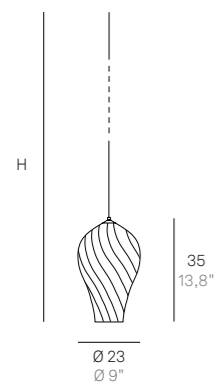

RIGADIN RITORTO Sospensione / Suspension

LBR02*	H 160cm / 63"	E27
LBR12*	H 330cm / 130"	E27
LBR22*	H 530cm / 209"	E27

220-240V | 50-60Hz | 1x70W | **IP20**

Finiture disponibili / Available finishes

01	Trasparente / Clear
04	Ambra / Amber
05	Ametista / Amethyst