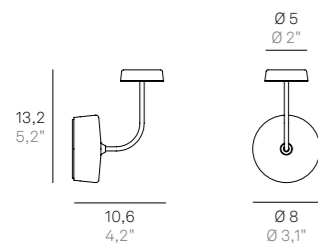

Parete / Wall

LD1013* LED

220-240V | 2700K | CRI>90 | 50-60Hz | 4W | 390lm | beam angle 118° | **IP20**

Finiture disponibili / Available finishes

- **B3** Bianco / White
- **N3** Nero opaco / Black
- **R3** Corten / Corten

Calamita non inclusa
Magnet not included

LD1023* LED

220-240V | 2700K | CRI>90 | 50-60Hz | 4W | 390lm | beam angle 118° | **IP20**

Finiture disponibili / Available finishes

- **B3** Bianco / White
- **N3** Nero opaco / Black
- **R3** Corten / Corten

Calamita inclusa
Magnet included