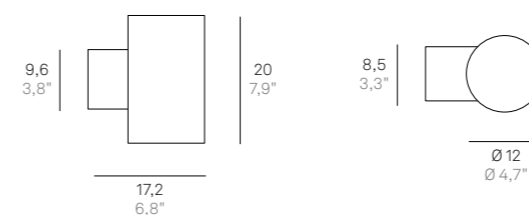

Bianca

Parete / Wall

LD0180* LED

220-240V | 3000K | CRI>80 | 50-60Hz | 11,5W | 1352lm | beam angle 250° | **IP54**

Finiture disponibili / Available finishes

B3 Bianco / White
G3 Grigio scuro / Dark grey