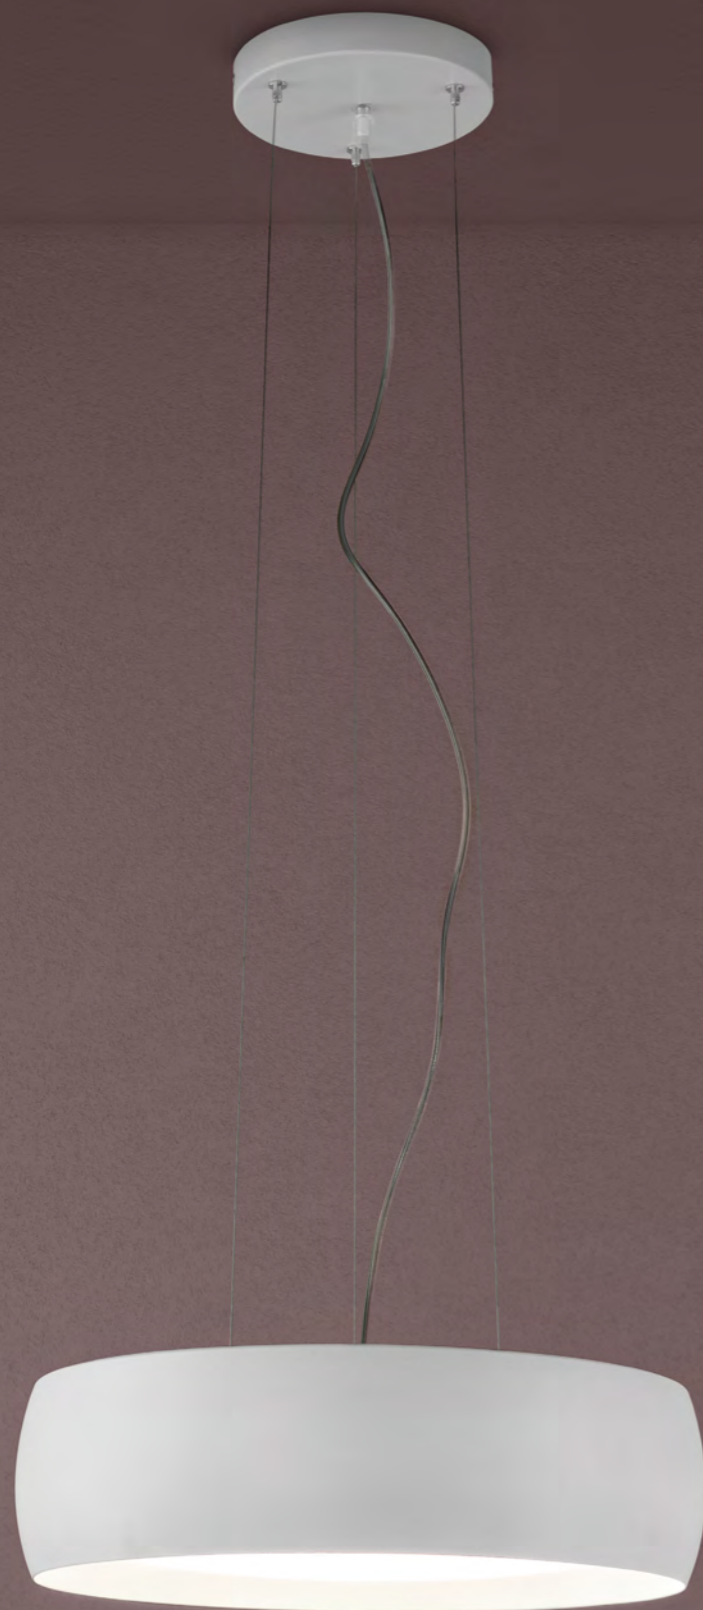

Treviso

B
Bianco
/ White

Sospensione / Suspension

LED 2700-4000K su richiesta / on request

LL121103* **E27**

220-240V | 50-60Hz | 1x42W | **IP20**

Finiture disponibili / Available finishes

B Bianco / White

LD121103* **LED**

220-240V | 3000K | CRI>90 | 50-60Hz |
12,5W | 1350lm | beam angle 116° | **IP20**

Finiture disponibili / Available finishes

B Bianco / White

LD121113* **LED TRIAC**

LD121123* **LED DALI**

LD121133* **LED WI-FI**

220-240V | 3000K | CRI>90 | 50-60Hz |
12,5W | 1350lm | beam angle 116° | **IP20**

Finiture disponibili / Available finishes

B Bianco / White

LL121203* **E27**

220-240V | 50-60Hz | 2x42W | **IP20**

Finiture disponibili / Available finishes

B Bianco / White

LD121203* **LED**

220-240V | 3000K | CRI>90 | 50-60Hz |
18,5W | 2100lm | beam angle 122° | **IP20**

Finiture disponibili / Available finishes

B Bianco / White

LD121213* **LED TRIAC**

LD121223* **LED DALI**

LD121233* **LED WI-FI**

220-240V | 3000K | CRI>90 | 50-60Hz |
18,5W | 2100lm | beam angle 122° | **IP20**

Finiture disponibili / Available finishes

B Bianco / White

LD124203* **LED EMERGENCY (**)**

220-240V | 3000K | CRI>90 | 50-60Hz |
5-18,5W | 2100lm | beam angle 122° | **IP20**

Finiture disponibili / Available finishes

B Bianco / White

(*) Da completare con il codice della finitura colore / Complete with code of finish

(**) Versione con dispositivo integrato, con autonomia di 3 ore / Include integrated emergency device, battery lasts 3 hours