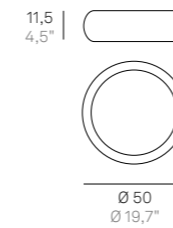

Parete-soffitto / Wall-ceiling

LED 2700-4000K su richiesta / on request

LL120203* E27

220-240V | 50-60Hz | 2x42W | **IP44**

Finiture disponibili / Available finishes

B Bianco / White

LD120203* LED

220-240V | 3000K | CRI>90 | 50-60Hz | 18,5W | 2100lm | beam angle 122° | **IP44**

Finiture disponibili / Available finishes

B Bianco / White

LD120213* LED TRIAC

LD120223* LED DALI

LD120233* LED WI-FI

220-240V | 3000K | CRI>90 | 50-60Hz | 18,5W | 2100lm | beam angle 122° | **IP44**

Finiture disponibili / Available finishes

B Bianco / White

LD127203* LED EMERGENCY (**)

220-240V | 3000K | CRI>90 | 50-60Hz | 5-18,5W | 2100lm | beam angle 122° | **IP44**

Finiture disponibili / Available finishes

B Bianco / White