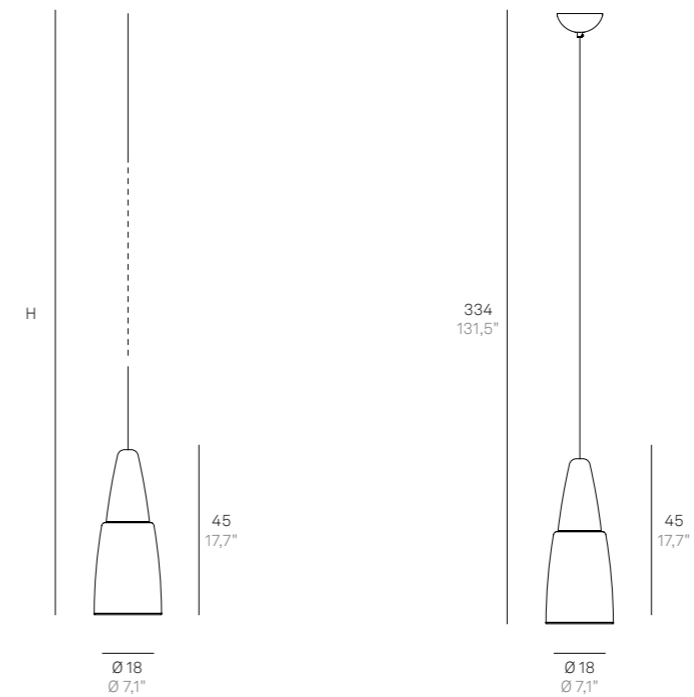

Merlino

Sospensione / Suspension

LML01* H 165cm / 65" **E27**
LML11* H 335cm / 131,9" **E27**
LML21* H 535cm / 210,6" **E27**

220-240V | 50-60Hz | 1x70W | **IP20**

Finiture disponibili / Available finishes

42 Bianco / White
70 Corten / Corten
73 Grigio scuro / Dark grey

Elemento modulare - gruppo luce
Modular element - lamp component kit
Rosoni compatibili a pag 214
Compatible canopies at pag 214

LML31* **E27**

220-240V | 50-60Hz | 1x70W | **IP20**

Finiture disponibili / Available finishes

42 Bianco / White
70 Corten / Corten
73 Grigio scuro / Dark grey

Rosone incluso
Canopy included