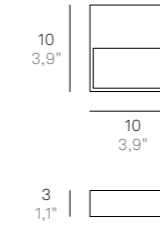

LD0231* LED

220-240V | 3000K | CRI>80 | 50-60Hz | 4,5W | 392lm | beam angle 50° | **IP54**

Finiture disponibili / Available finishes
B3 Bianco / White
G3 Grigio scuro / Dark grey