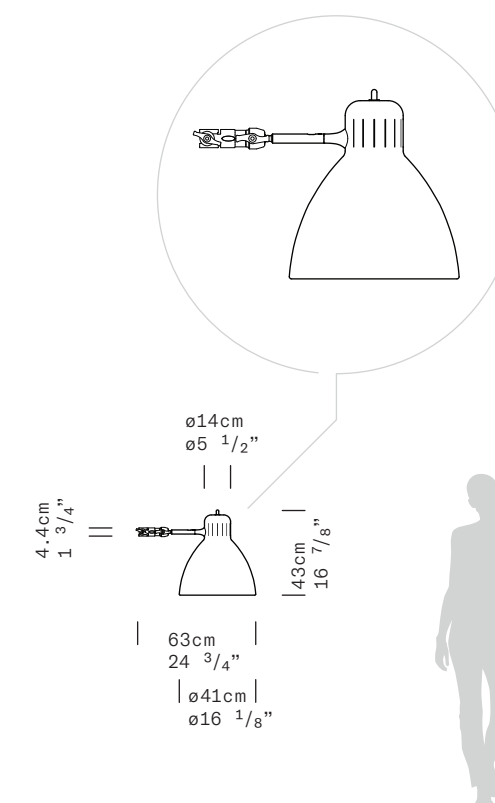

TYPE Grip lamp

ENVIRONMENT Outdoor

MATERIALS Aluminum

FINISHES Matte structure and diffuser in the following colors: white, black, amaranth red, mica blue, sablé grey and rust brown.

DIMENSIONS Diffuser: $\varnothing 41\text{cm}$ h43cm [$\varnothing 16 \frac{1}{8}"$ h16 $\frac{7}{8}"$]
Cable length: 500cm [$196 \frac{7}{8}"$]

LIGHT SOURCE LED 1 x 45W 66911m 3000K or 64331m
2700K CRI ≥ 90 (user replaceable)
MacAdam 3-step

LIGHT SOURCE FOR US AND CANADA 1 x 37W 56231m 3000K or 54051m
2700K CRI ≥ 90 (user replaceable)
MacAdam 3-step

CONTROL Wireless CASAMBI® Smart Light Control

SUPER CLAMP Clamp width (round tube): minimum $\varnothing 1.3\text{cm}$ [$\varnothing 2 \frac{1}{8}"$], maximum $\varnothing 5.5\text{cm}$ [$\varnothing 2 \frac{1}{2}"$]
(can also be used on flat surfaces)

MARKING DAMP LOCATION WET LOCATION