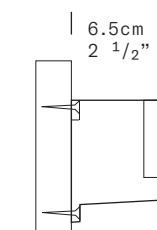

WALL BRACKET B-LARGE