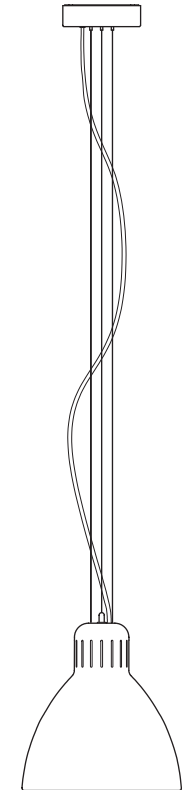

TYPE	Pendant
ENVIRONMENT	Indoor
MATERIALS	Aluminum
FINISHES	Matte canopy and diffuser in the following colors: white, black, amaranth red, mica blue, sablé grey and rust brown.
DIMENSIONS	Diffuser: $\varnothing 41\text{cm}$ h43cm [$\varnothing 16 1/8''$ h16 7/8"] Canopy: $\varnothing 20\text{cm}$ h5.6cm [$\varnothing 7 7/8''$ h2 1/4"] Cable length: 300cm [118 1/8"]
LIGHT SOURCE	LED 1 x 45W 66911m 3000K or 64331m 2700K CRI$\geq$90 (user replaceable) MacAdam 3-step
LIGHT SOURCE FOR US AND CANADA	LED 1 x 37W 56231m 3000K or 54051m 2700K CRI$\geq$90 (user replaceable) MacAdam 3-step
CONTROL	Push-dim; 0/1-10V; DALI Push-dim; 0/1-10V (USA AND CANADA)
MARKING