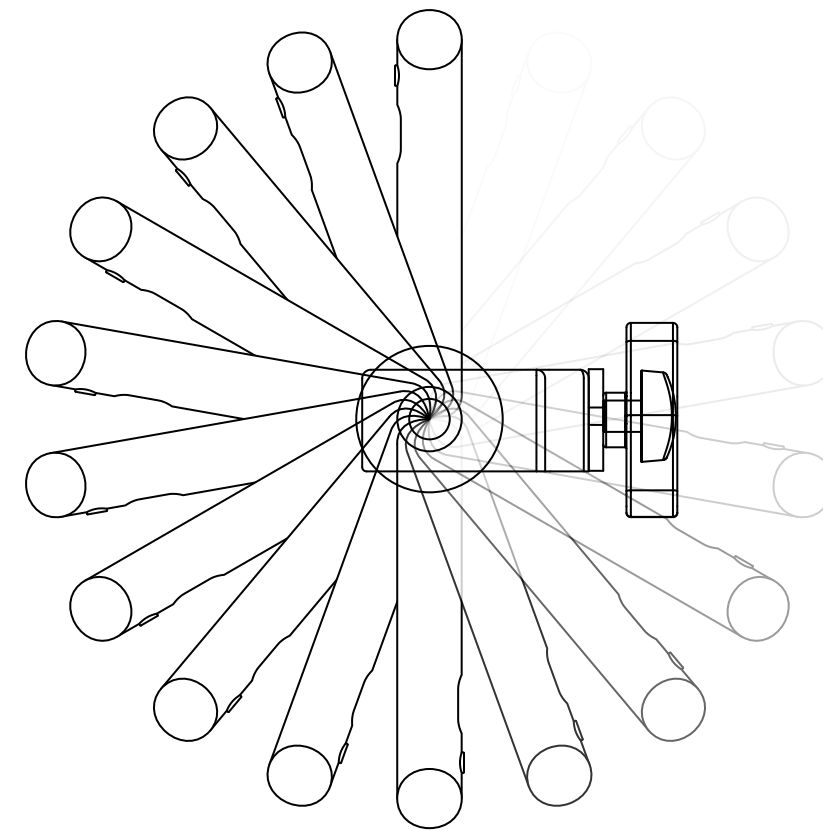

SUPER CLAMP: STRONG, RELIABLE AND ERGONOMIC LOCKING SYSTEM

FROM Ø13MM (1/2
INCH) TO Ø55MM (2
INCHES) MAXIMUM
EXSTENSION

MAXIMUM LOAD 15
KILOGRAMS (33 LBS)

A

B

A: INSERTO A CUNEO PER "SUPER CLAMP" (INCLUSO). PER ASSICURARE A SUPER CLAMP UNA PRESA SICURA A SUPERFICI PIANE
B: AMPIEZZA MORSETTO (TUBO CIRCOLARE): MIN $\varnothing 1.3\text{CM}$ ($\varnothing 1/2"$), MAX $\varnothing 5.5\text{CM}$ ($\varnothing 2 1/8"$)