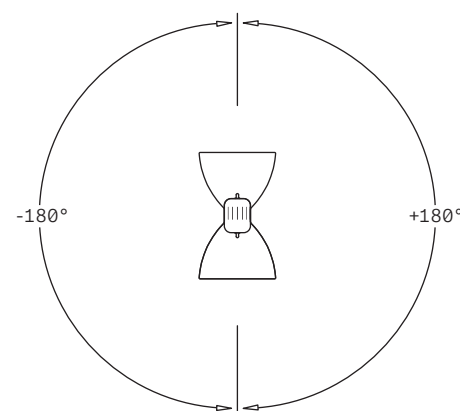

TYPE Grip lamp

ENVIRONMENT Indoor

MATERIALS Aluminum

FINISHES Matte structure and diffuser in the following colors: white, black, amaranth red, mica blue, sablé grey and rust brown.

DIMENSIONS Diffuser: $\varnothing 41\text{cm}$ h43cm [$\varnothing 16 \frac{1}{8}"$ h16 $\frac{7}{8}"$]
Cable length: 500cm [$196 \frac{7}{8}"$] + 150cm [59"] push dimmer

LIGHT SOURCE LED 1 x 45W 66911m 3000K or 64331m
2700K CRI ≥ 90 (user replaceable)
MacAdam 3-step

LIGHT SOURCE FOR US AND CANADA 1 x 37W 56231m 3000K or 54051m
2700K CRI ≥ 90 (user replaceable)
MacAdam 3-step

CONTROL Dimmer on cord (push-dim)

SUPER CLAMP Clamp width (round tube): minimum $\varnothing 1.3\text{cm}$ [$\varnothing 2 \frac{1}{8}"$], maximum $\varnothing 5.5\text{cm}$ [$\varnothing 2 \frac{1}{2}"$]
(can also be used on flat surfaces)

MARKING DRY LOCATION