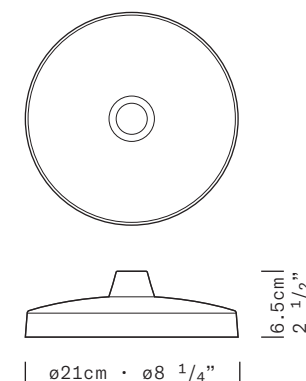

JJ SMALL

LEUCOS Design Lab, 1937 - upgraded LED 2021

Table and wall lamp in matte lacquered steel with aluminum diffuser. Orientable arms and diffuser. Available in six colors options with outdoor grade finish for maximum UV protection: white, black, amaranth red, mica blue, sablé grey and rust brown. Interior of the diffuser in white lacquer. Available in E27 (on-off) or dimmable integrated LED (user replaceable) with "touch-dimmer" on diffuser. Available with a base, table clamp, fixed support or wall support.

Lampada da tavolo e da parete, realizzata in acciaio con diffusore in alluminio e laccata opaco. Bracci e diffusore orientabili. Disponibile nei colori: bianco, nero, rosso amaranto, blu mica, grigio sablé e marrone ruggine. L'interno laccato del diffusore è di colore bianco. Vernice per esterni, massima protezione dai raggi UV. Disponibile in versione E27 (on-off) o sorgente LED dimmerabile con "touch-dimmer" sul diffusore (LED sostituibile dall'utente). Disponibile con base, morsetto da tavolo, supporto fisso ed attacco a parete.

TYPE	Table and Wall lamp
ENVIRONMENT	Indoor
MATERIALS	Steel, aluminum diffuser
FINISHES	Available in the following colors: white, black, amaranth red, mica blue, sablé grey and rust brown.
DIMENSIONS	Diffuser: $\phi 16\text{cm}$ h18cm [$\phi 6 \frac{1}{4}''$ h7 $\frac{1}{8}''$] Structure: minimum height 50cm [$16 \frac{5}{8}''$] maximum outreach 115cm [$45 \frac{1}{4}''$] Cable length: 200cm ($78 \frac{3}{4}''$)
LIGHT SOURCE	LED 1 x 13W 1600lm 3000K CRI$\geq$90 (user replaceable) E27 1 x 10W Retrofit LED
LIGHT SOURCE FOR US AND CANADA	LED 1 x 13W 1600lm 3000K CRI$\geq$90 (user replaceable)
CONTROL	LED: touch dimmer (on diffuser) E27: on-off (on diffuser)
MARKING	DRY LOCATION

JJ SMALL - Accessories