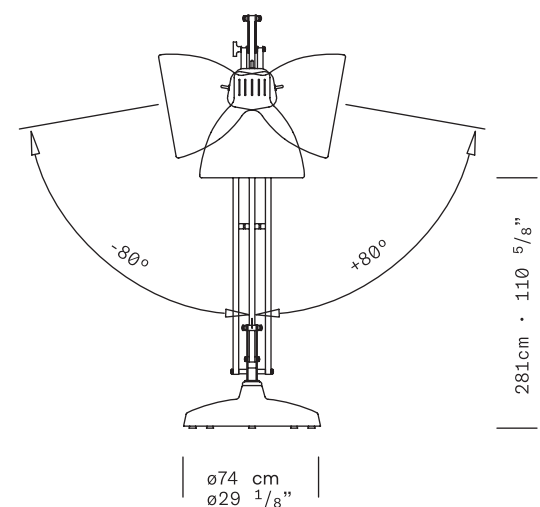

TYPE	Floor Lamp
ENVIRONMENT	Outdoor
MATERIALS	Aluminum, steel base
FINISHES	Matte structure and diffuser in the following colors: white, black, amaranth red, mica blue, sablé grey and rust brown.
DIMENSIONS	Diffuser: ø56cm h59cm [ø22" h23 1/4"] Base: ø74cm [ø29 1/8"] Structure: maximum height 420cm [165 3/8"] maximum outreach 385cm [151 3/8"] Cable length: 300cm (118 1/8")
LIGHT SOURCE	LED 1 x 45W 6691lm 3000K or 64331m 2700K CRI≥90 (user replaceable) MacAdam 3-step
LIGHT SOURCE FOR US AND CANADA	LED 1 x 37W 56231m 3000K or 54051m 2700K CRI≥90 (user replaceable) MacAdam 3-step
CONTROL	Wireless CASAMBI® Smart Lighting Control
ON REQUEST	Custom colors
MARKING	DAMP LOCATION WET LOCATION