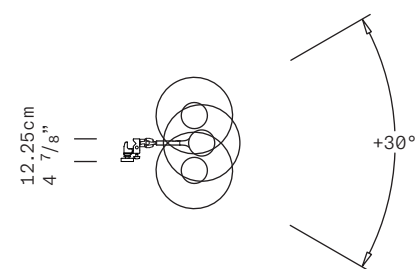

TYPE Grip lamp

ENVIRONMENT Indoor

MATERIALS Aluminum

FINISHES Matte structure and diffuser in the following colors: white, black, amaranth red, mica blue, sablé grey and rust brown.

DIMENSIONS Diffuser: $\varnothing 41\text{cm}$ h43cm [$\varnothing 16 \frac{1}{8}"$ h16 $\frac{7}{8}"$]
Cable length: 500cm [$196 \frac{7}{8}"$] + 150cm [59"] push dimmer

LIGHT SOURCE LED 1 x 45W 66911m 3000K or 64331m
2700K CRI ≥ 90 (user replaceable)
MacAdam 3-step

LIGHT SOURCE FOR US AND CANADA 1 x 37W 56231m 3000K or 54051m
2700K CRI ≥ 90 (user replaceable)
MacAdam 3-step

CONTROL Dimmer on cord (push-dim)

SUPER CLAMP Clamp width (round tube): minimum $\varnothing 1.3\text{cm}$ [$\varnothing 2 \frac{1}{8}"$], maximum $\varnothing 5.5\text{cm}$ [$\varnothing 2 \frac{1}{2}"$]
(can also be used on flat surfaces)

MARKING DRY LOCATION