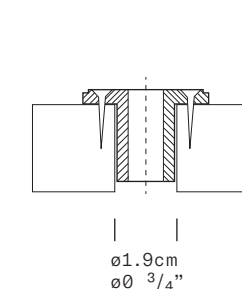

FIXED BRACKET P