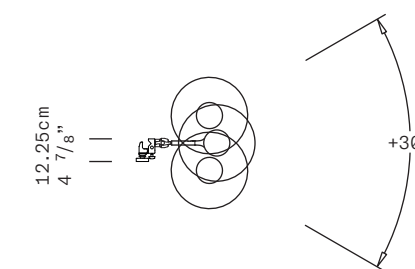

TYPE Grip lamp

ENVIRONMENT Outdoor

MATERIALS Aluminum

FINISHES Matte structure and diffuser in the following colors: white, black, amaranth red, mica blue, sablé grey and rust brown.

DIMENSIONS Diffuser: $\varnothing 41\text{cm}$ h43cm [$\varnothing 16 \frac{1}{8}"$ h16 $\frac{7}{8}"$]
Cable length: 500cm [$196 \frac{7}{8}"$]

LIGHT SOURCE LED 1 x 45W 66911m 3000K or 64331m
2700K CRI ≥ 90 (user replaceable)
MacAdam 3-step

LIGHT SOURCE FOR US AND CANADA 1 x 37W 56231m 3000K or 54051m
2700K CRI ≥ 90 (user replaceable)
MacAdam 3-step

CONTROL Wireless CASAMBI® Smart Light Control

SUPER CLAMP Clamp width (round tube): minimum $\varnothing 1.3\text{cm}$ [$\varnothing 2 \frac{1}{8}"$], maximum $\varnothing 5.5\text{cm}$ [$\varnothing 2 \frac{1}{2}"$]
(can also be used on flat surfaces)

MARKING DAMP LOCATION WET LOCATION