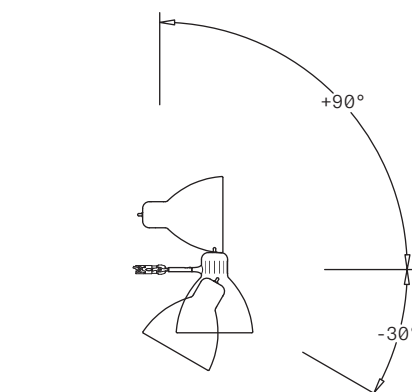

TYPE Grip lamp

ENVIRONMENT Outdoor

MATERIALS Aluminum

FINISHES Matte structure and diffuser in the following colors: white, black, amaranth red, mica blue, sablé grey and rust brown.

DIMENSIONS Diffuser: $\varnothing 41\text{cm}$ h43cm [$\varnothing 16 \frac{1}{8}"$ h16 $\frac{7}{8}"$]
Cable length: 500cm [$196 \frac{7}{8}"$]

LIGHT SOURCE LED 1 x 45W 66911m 3000K or 64331m
2700K CRI ≥ 90 (user replaceable)
MacAdam 3-step

LIGHT SOURCE FOR US AND CANADA 1 x 37W 56231m 3000K or 54051m
2700K CRI ≥ 90 (user replaceable)
MacAdam 3-step

CONTROL Wireless CASAMBI® Smart Light Control

SUPER CLAMP Clamp width (round tube): minimum $\varnothing 1.3\text{cm}$ [$\varnothing 2 \frac{1}{8}"$], maximum $\varnothing 5.5\text{cm}$ [$\varnothing 2 \frac{1}{2}"$]
(can also be used on flat surfaces)

MARKING DAMP LOCATION WET LOCATION