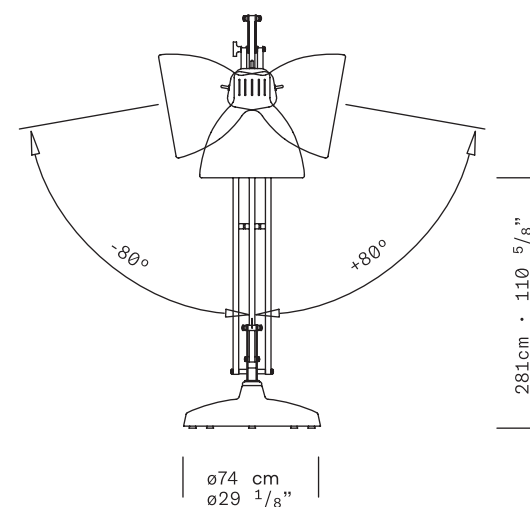

Lampada da terra di grandi dimensioni, realizzata in alluminio laccato opaco con base in acciaio coordinata in tinta. Disponibile in sei differenti varianti colore: bianco, nero, rosso amaranto, blu mica, grigio sablé e marrone ruggine. L'interno laccato del diffusore è di colore bianco. Vernice per esterni, massima protezione dai raggi UV utilizzata su entrambe le versioni indoor ed outdoor. Colori custom disponibili su richiesta. Sorgente luminosa LED dimmerabile (LED sostituibile dall'utente). Versione dimmer su cavo (push-dim) o con tecnologia wireless CASAMBI® Smart Lighting Control.

TYPE Floor Lamp

ENVIRONMENT Indoor

MATERIALS Aluminum, steel base

FINISHES Matte structure and diffuser in the following colors: white, black, amaranth red, mica blue, sablé grey and rust brown.

DIMENSIONS Diffuser: ø56cm h59cm [ø22" h23 1/4"]
Base: ø74cm [ø29 1/8"]
Structure: maximum height 420cm [165 3/8"]
maximum outreach 385cm [151 3/8"]
Cable length: 350cm (137 3/4")

LIGHT SOURCE LED 1 x 45W 6691lm 3000K or 64331m
2700K CRI≥90 (user replaceable)
MacAdam 3-step

LIGHT SOURCE FOR US AND CANADA LED 1 x 37W 5623lm 3000K or 54051m
2700K CRI≥90 (user replaceable)
MacAdam 3-step

CONTROL Dimmer on cord (push-dim) or
Wireless CASAMBI® Smart Lighting Control

ON REQUEST Custom colors

MARKING DRY LOCATION