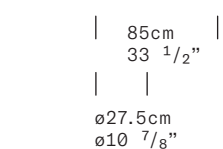

JJ MID - Floor lamp

LEUCOS Design Lab, 2013 - upgraded LED 2021

Floor lamp in matte lacquered steel with aluminum diffuser. Orientable arms and diffuser. Available in six colors options with outdoor grade finish for maximum UV protection: white, black, amaranth red, mica blue, sablé grey and rust brown. Interior of the diffuser in white lacquer. Available in E27 (on-off) or dimmable integrated LED (user replaceable) with "touch-dimmer" on diffuser.

Lampada da terra, realizzata in acciaio con diffusore in alluminio e laccata opaco, base coordinata in tinta. Bracci e diffusore orientabili. Disponibile nei colori: bianco, nero, rosso amaranto, blu mica, grigio sablé e marrone ruggine. L'interno laccato del diffusore è di colore bianco. Vernice per esterni, massima protezione dai raggi UV. Disponibile in versione E27 (on-off) o sorgente LED dimmerabile con "touch-dimmer" sul diffusore (LED sostituibile dall'utente).