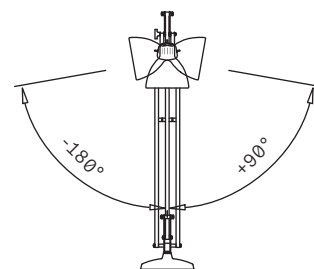

JJ MID - Floor lamp

LEUCOS Design Lab, 2013 - upgraded LED 2021

Floor lamp in matte lacquered steel with aluminum diffuser. Orientable arms and diffuser. Available in six colors options with outdoor grade finish for maximum UV protection: white, black, amaranth red, mica blue, sablé grey and rust brown. Interior of the diffuser in white lacquer. Available in E27 (on-off) or dimmable integrated LED (user replaceable) with "touch-dimmer" on diffuser.

Lampada da terra, realizzata in acciaio con diffusore in alluminio e laccata opaco, base coordinata in tinta. Bracci e diffusore orientabili. Disponibile nei colori: bianco, nero, rosso amaranto, blu mica, grigio sablé e marrone ruggine. L'interno laccato del diffusore è di colore bianco. Vernice per esterni, massima protezione dai raggi UV. Disponibile in versione E27 (on-off) o sorgente LED dimmerabile con "touch-dimmer" sul diffusore (LED sostituibile dall'utente).