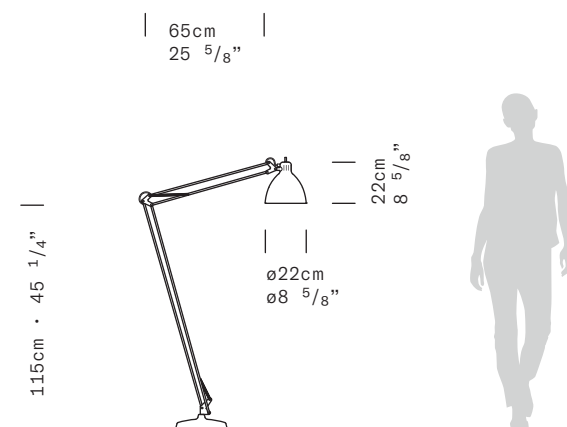

JJ MID - Floor lamp

LEUCOS Design Lab, 2013 - upgraded LED 2021

Floor lamp in matte lacquered steel with aluminum diffuser. Orientable arms and diffuser. Available in six colors options with outdoor grade finish for maximum UV protection: white, black, amaranth red, mica blue, sablé grey and rust brown. Interior of the diffuser in white lacquer. Available in E27 (on-off) or dimmable integrated LED (user replaceable) with "touch-dimmer" on diffuser.

Lampada da terra, realizzata in acciaio con diffusore in alluminio e laccata opaco, base coordinata in tinta. Bracci e diffusore orientabili. Disponibile nei colori: bianco, nero, rosso amaranto, blu mica, grigio sablé e marrone ruggine. L'interno laccato del diffusore è di colore bianco. Vernice per esterni, massima protezione dai raggi UV. Disponibile in versione E27 (on-off) o sorgente LED dimmerabile con "touch-dimmer" sul diffusore (LED sostituibile dall'utente).

TYPE	Floor lamp
ENVIRONMENT	Indoor
MATERIALS	Steel, aluminum diffuser and base
FINISHES	Available in the following colors: white, black, amaranth red, mica blue, sablé grey and rust brown.
DIMENSIONS	Diffuser: $\varnothing 22\text{cm}$ h22cm [$\varnothing 8 \frac{5}{8}''$ h8 $\frac{5}{8}''$] Base: $\varnothing 27.5\text{cm}$ [$\varnothing 10 \frac{7}{8}''$] Structure: maximum height 185cm [72 $\frac{7}{8}''$] maximum outreach 135cm [53 $\frac{1}{8}''$] Cable length: 220cm (86 $\frac{5}{8}''$)
LIGHT SOURCE	LED 1 x 13W 1600lm 3000K or 1490lm 2700K CRI$\geq$90 (user replaceable) E27 1 x 10W Retrofit LED
LIGHT SOURCE FOR US AND CANADA	LED 1 x 13W 1600lm 3000K or 1490lm 2700K CRI$\geq$90 (user replaceable)
CONTROL	LED: touch dimmer (on diffuser) E27: on-off (on diffuser)
ACCESSORIES	-
MARKING	DRY LOCATION

JJ MID - Wall lamp

LEUCOS Design Lab, 2021

Wall lamp in matte lacquered steel with aluminum diffuser. Orientable arms and diffuser. Available in six colors options with outdoor grade finish for maximum UV protection: white, black, amaranth red, mica blue, sablé grey and rust brown. Interior of the diffuser in white lacquer. Available in E27 (on-off) or dimmable integrated LED (user replaceable) with "touch-dimmer" on diffuser.

Lampada da parete, realizzata in acciaio con diffusore in alluminio laccata opaco. Bracci e diffusore orientabili. Disponibile nei colori: bianco, nero, rosso amaranto, blu mica, grigio sablé e marrone ruggine. L'interno laccato del diffusore è di colore bianco. Vernice per esterni, massima protezione dai raggi UV. Disponibile in versione E27 (on-off) o sorgente LED dimmerabile con "touch-dimmer" sul diffusore (LED sostituibile dall'utente).