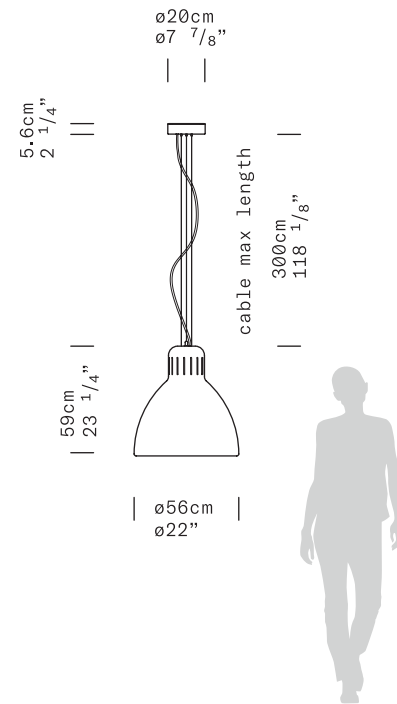

JJ GREAT - Pendant

LEUCOS Design Lab, 2005 - upgraded LED 2020

Large scale matte, lacquered, aluminum pendant. Available in white, black, amaranth red, mica blue, sablé grey and rust brown with matching canopy, with outdoor grade finish for maximum UV protection. Interior of the diffuser in white lacquer. Dimmable LED light source (user replaceable).

Lampada a sospensione di grandi dimensioni realizzata in alluminio laccato opaco. Disponibile nei colori: bianco, nero, rosso amaranto, blu mica, grigio sablé e marrone ruggine con rosone coordinato in tinta. Vernice per esterni, massima protezione dai raggi UV. L'interno laccato del diffusore è di colore bianco. Sorgente luminosa LED dimmerabile (LED sostituibile dall'utente).