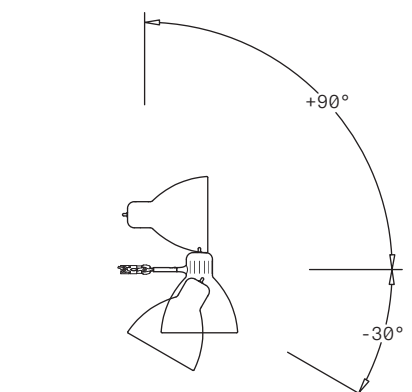

TYPE Grip lamp

ENVIRONMENT Indoor

MATERIALS Aluminum

FINISHES Matte structure and diffuser in the following colors: white, black, amaranth red, mica blue, sablé grey and rust brown.

DIMENSIONS Diffuser: $\varnothing 41\text{cm}$ h43cm [$\varnothing 16 \frac{1}{8}"$ h16 $\frac{7}{8}"$]
Cable length: 500cm [$196 \frac{7}{8}"$] + 150cm [59"] push dimmer

LIGHT SOURCE LED 1 x 45W 66911m 3000K or 64331m
2700K CRI ≥ 90 (user replaceable)
MacAdam 3-step

LIGHT SOURCE FOR US AND CANADA 1 x 37W 56231m 3000K or 54051m
2700K CRI ≥ 90 (user replaceable)
MacAdam 3-step

CONTROL Dimmer on cord (push-dim)

SUPER CLAMP Clamp width (round tube): minimum $\varnothing 1.3\text{cm}$ [$\varnothing 2 \frac{1}{8}"$], maximum $\varnothing 5.5\text{cm}$ [$\varnothing 2 \frac{1}{2}"$]
(can also be used on flat surfaces)

MARKING DRY LOCATION