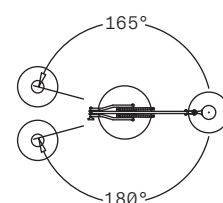

JJ MID - Floor lamp

LEUCOS Design Lab, 2013 - upgraded LED 2021

Floor lamp in matte lacquered steel with aluminum diffuser. Orientable arms and diffuser. Available in six colors options with outdoor grade finish for maximum UV protection: white, black, amaranth red, mica blue, sablé grey and rust brown. Interior of the diffuser in white lacquer. Available in E27 (on-off) or dimmable integrated LED (user replaceable) with "touch-dimmer" on diffuser.

Lampada da terra, realizzata in acciaio con diffusore in alluminio e laccata opaco, base coordinata in tinta. Bracci e diffusore orientabili. Disponibile nei colori: bianco, nero, rosso amaranto, blu mica, grigio sablé e marrone ruggine. L'interno laccato del diffusore è di colore bianco. Vernice per esterni, massima protezione dai raggi UV. Disponibile in versione E27 (on-off) o sorgente LED dimmerabile con "touch-dimmer" sul diffusore (LED sostituibile dall'utente).