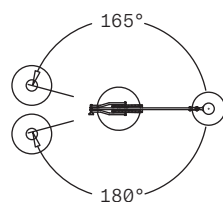

JJ SMALL

LEUCOS Design Lab, 1937 - upgraded LED 2021

Table and wall lamp in matte lacquered steel with aluminum diffuser. Orientable arms and diffuser. Available in six colors options with outdoor grade finish for maximum UV protection: white, black, amaranth red, mica blue, sablé grey and rust brown. Interior of the diffuser in white lacquer. Available in E27 (on-off) or dimmable integrated LED (user replaceable) with "touch-dimmer" on diffuser. Available with a base, table clamp, fixed support or wall support.

Lampada da tavolo e da parete, realizzata in acciaio con diffusore in alluminio e laccata opaco. Bracci e diffusore orientabili. Disponibile nei colori: bianco, nero, rosso amaranto, blu mica, grigio sablé e marrone ruggine. L'interno laccato del diffusore è di colore bianco. Vernice per esterni, massima protezione dai raggi UV. Disponibile in versione E27 (on-off) o sorgente LED dimmerabile con "touch-dimmer" sul diffusore (LED sostituibile dall'utente). Disponibile con base, morsetto da tavolo, supporto fisso ed attacco a parete.