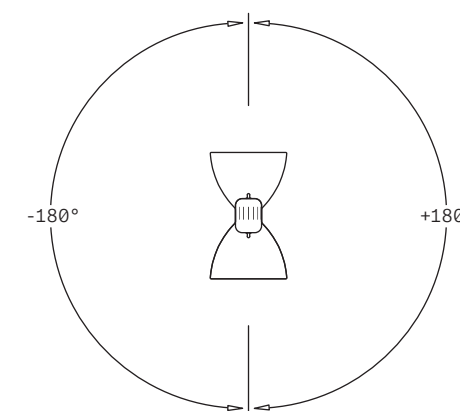

TYPE Grip lamp

ENVIRONMENT Outdoor

MATERIALS Aluminum

FINISHES Matte structure and diffuser in the following colors: white, black, amaranth red, mica blue, sablé grey and rust brown.

DIMENSIONS Diffuser: $\varnothing 41\text{cm}$ h43cm [$\varnothing 16 \frac{1}{8}"$ h16 $\frac{7}{8}"$]
Cable length: 500cm [$196 \frac{7}{8}"$]

LIGHT SOURCE LED 1 x 45W 66911m 3000K or 64331m
2700K CRI ≥ 90 (user replaceable)
MacAdam 3-step

LIGHT SOURCE FOR US AND CANADA 1 x 37W 56231m 3000K or 54051m
2700K CRI ≥ 90 (user replaceable)
MacAdam 3-step

CONTROL Wireless CASAMBI® Smart Light Control

SUPER CLAMP Clamp width (round tube): minimum $\varnothing 1.3\text{cm}$ [$\varnothing 2 \frac{1}{8}"$], maximum $\varnothing 5.5\text{cm}$ [$\varnothing 2 \frac{1}{2}"$]
(can also be used on flat surfaces)

MARKING DAMP LOCATION WET LOCATION