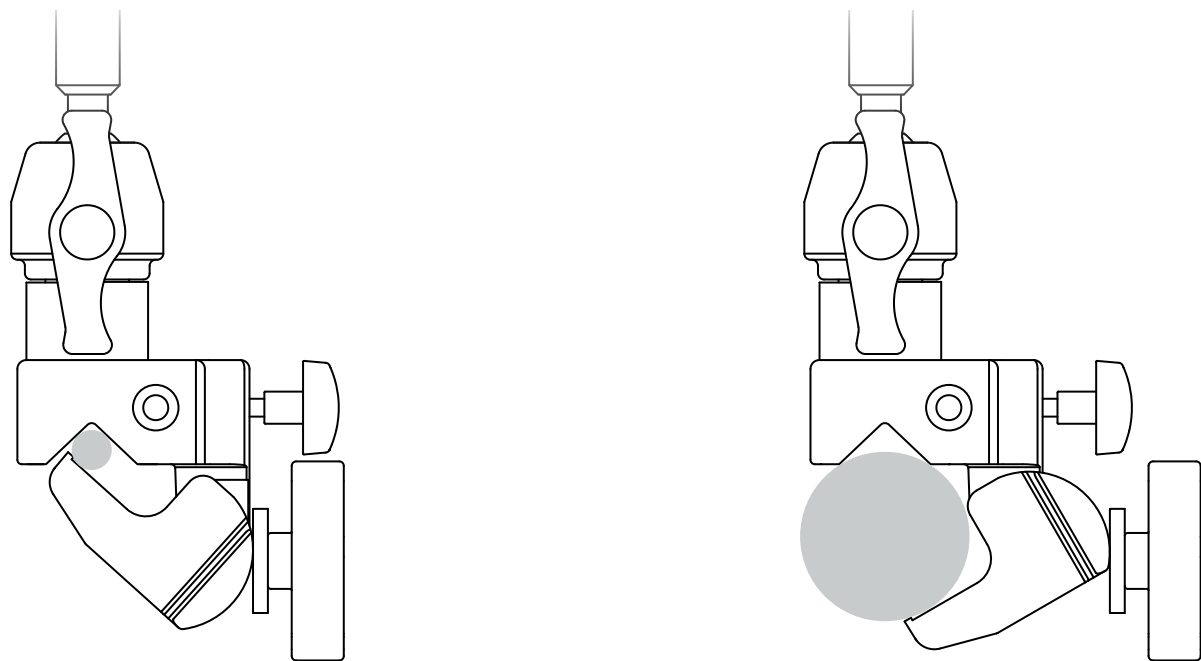

SUPER CLAMP: STRONG, RELIABLE AND ERGONOMIC LOCKING SYSTEM

FROM Ø13MM (1/2
INCH) TO Ø55MM (2
INCHES) MAXIMUM
EXSTENSION

MAXIMUM LOAD 15
KILOGRAMS (33 LBS)

A

B

A: INSERTO A CUNEO PER "SUPER CLAMP" (INCLUSO). PER ASSICURARE A SUPER CLAMP UNA PRESA SICURA A SUPERFICI PIANE
B: AMPIEZZA MORSETTO (TUBO CIRCOLARE): MIN $\varnothing 1.3\text{CM}$ ($\varnothing 1/2"$), MAX $\varnothing 5.5\text{CM}$ ($\varnothing 2 1/8"$)