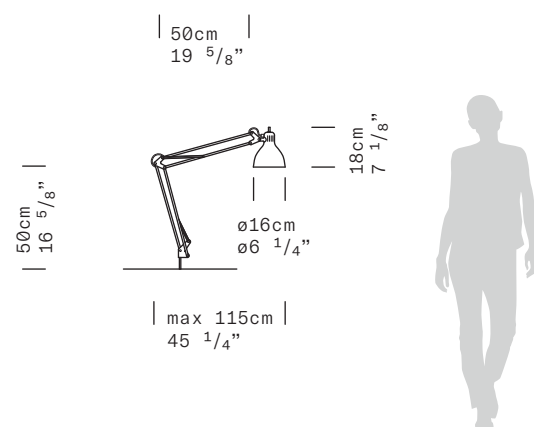

JJ SMALL

LEUCOS Design Lab, 1937 - upgraded LED 2021

Table and wall lamp in matte lacquered steel with aluminum diffuser. Orientable arms and diffuser. Available in six colors options with outdoor grade finish for maximum UV protection: white, black, amaranth red, mica blue, sablé grey and rust brown. Interior of the diffuser in white lacquer. Available in E27 (on-off) or dimmable integrated LED (user replaceable) with "touch-dimmer" on diffuser. Available with a base, table clamp, fixed support or wall support.

Lampada da tavolo e da parete, realizzata in acciaio con diffusore in alluminio e laccata opaco. Bracci e diffusore orientabili. Disponibile nei colori: bianco, nero, rosso amaranto, blu mica, grigio sablé e marrone ruggine. L'interno laccato del diffusore è di colore bianco. Vernice per esterni, massima protezione dai raggi UV. Disponibile in versione E27 (on-off) o sorgente LED dimmerabile con "touch-dimmer" sul diffusore (LED sostituibile dall'utente). Disponibile con base, morsetto da tavolo, supporto fisso ed attacco a parete.

TYPE	Table and Wall lamp
ENVIRONMENT	Indoor
MATERIALS	Steel, aluminum diffuser
FINISHES	Available in the following colors: white, black, amaranth red, mica blue, sablé grey and rust brown.
DIMENSIONS	Diffuser: $\phi 16\text{cm}$ h18cm [$\phi 6 \frac{1}{4}''$ h7 $\frac{1}{8}''$] Structure: minimum height 50cm [$16 \frac{5}{8}''$] maximum outreach 115cm [$45 \frac{1}{4}''$] Cable length: 200cm ($78 \frac{3}{4}''$)
LIGHT SOURCE	LED 1 x 13W 1600lm 3000K CRI$\geq$90 (user replaceable) E27 1 x 10W Retrofit LED
LIGHT SOURCE FOR US AND CANADA	LED 1 x 13W 1600lm 3000K CRI$\geq$90 (user replaceable)
CONTROL	LED: touch dimmer (on diffuser) E27: on-off (on diffuser)
MARKING	DRY LOCATION

JJ SMALL - Accessories

JJ accessories offer different positioning solutions for use on a table (round base, the A-AX and A-LONG clamps or the fixed C and P clamps), as well as mounted on a wall (B-LARGE wall attachment).

Gli accessori JJ consentono diverse soluzioni per posizionare la lampada su un tavolo, come la base tonda, i morsetti A-AX e A-LUNGO e gli attacchi fissi C e P, oppure a parete con l'attacco B-LARGE.