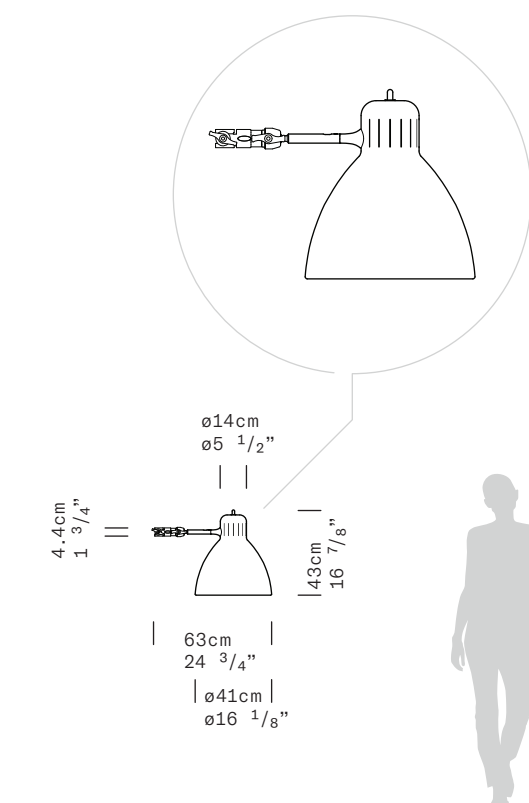

TYPE Grip lamp

ENVIRONMENT Indoor

MATERIALS Aluminum

FINISHES Matte structure and diffuser in the following colors: white, black, amaranth red, mica blue, sablé grey and rust brown.

DIMENSIONS Diffuser: $\varnothing 41\text{cm}$ h43cm [$\varnothing 16 \frac{1}{8}"$ h16 $\frac{7}{8}"$]
Cable length: 500cm [$196 \frac{7}{8}"$] + 150cm [59"] push dimmer

LIGHT SOURCE LED 1 x 45W 66911m 3000K or 64331m
2700K CRI ≥ 90 (user replaceable)
MacAdam 3-step

LIGHT SOURCE FOR US AND CANADA 1 x 37W 56231m 3000K or 54051m
2700K CRI ≥ 90 (user replaceable)
MacAdam 3-step

CONTROL Dimmer on cord (push-dim)

SUPER CLAMP Clamp width (round tube): minimum $\varnothing 1.3\text{cm}$ [$\varnothing 2 \frac{1}{8}"$], maximum $\varnothing 5.5\text{cm}$ [$\varnothing 2 \frac{1}{2}"$]
(can also be used on flat surfaces)

MARKING DRY LOCATION