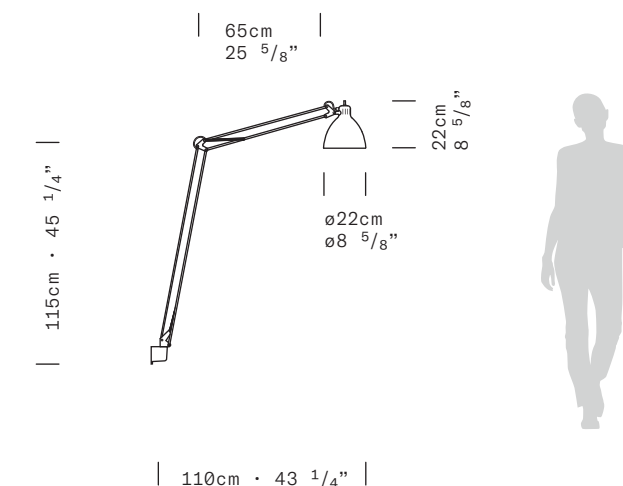

TYPE	Wall lamp
ENVIRONMENT	Indoor
MATERIALS	Steel, aluminum diffuser
FINISHES	Available in the following colors: white, black, amaranth red, mica blue, sablé grey and rust brown.
DIMENSIONS	Diffuser: $\varnothing 22\text{cm}$ h22cm [$\varnothing 8 \frac{5}{8}''$ h8 $\frac{5}{8}''$] Structure: maximum height 185cm [72 $\frac{7}{8}''$] maximum outreach 195cm [76 $\frac{3}{4}''$] Cable length: 220cm (86 $\frac{5}{8}''$)
LIGHT SOURCE	LED 1 x 13W 1600lm 3000K or 1490lm 2700K CRI$\geq$90 (user replaceable) E27 1 x 10W Retrofit LED
LIGHT SOURCE FOR US AND CANADA	LED 1 x 13W 1600lm 3000K or 1490lm 2700K CRI$\geq$90 (user replaceable)
CONTROL	LED: touch dimmer (on diffuser) E27: on-off (on diffuser)
WALL BRACKET FINISHES	Wall bracket B-Large: matte white, matte black
MARKING	DRY LOCATION

WALL BRACKET B-LARGE