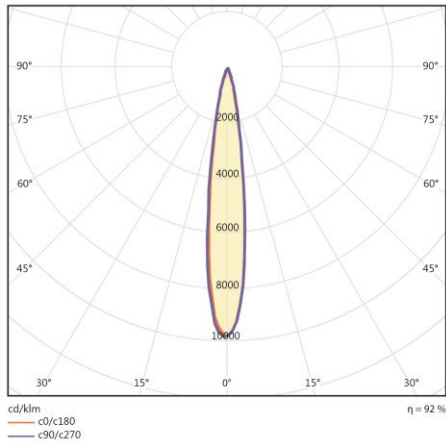

Net Weight	Dimensions carton L x W x H	Qty outer carton
465 grams	8 x 7 x 20 cm	15

LED MODULES

Standard Premium

OPTIONS

Dimmable Casambi

LED MODULE OPTIONS

Description	Lumen	Watt	Lm/W	CCT	CRI	Description	Lumen	Watt	Lm/W	CCT	CRI
Philips Fortimo SLM G7	1100Lm	7W	157	827, 830	>80Ra						
Philips Fortimo SLM G7	1100Lm	6W	183	840, 857	>80Ra						
Philips Fortimo SLM G7	1100Lm	8W	138	927, 930, 930PW	>90Ra						
Philips Fortimo SLM G7	1100Lm	7W	157	935PW, 940PW	>90Ra						
Philips Fortimo SLM G7	2000Lm	15W	167	827, 830	>80Ra						
Philips Fortimo SLM G7	2000Lm	12W	167	840, 857	>80Ra						
Philips Fortimo SLM G7	2000Lm	15W	133	927, 930, 930PW	>90Ra						
Philips Fortimo SLM G7	2000Lm	14W	143	935PW, 940PW	>90Ra						

LED modules
 Standard: CRI>80 and >90 in CCT 2700K, 3000K, 4000K
 Premium White (PW): for fresh white and depth of colour in retail environments
 1) Lumen output of LED module (COB)
 2) Mentioned wattage applies for the COB only. Mentioned wattage applies for the most efficient CCT.
 The power of the complete fixture will be slightly higher due to the power consumption of the driver.
 3) Values shown are average values and are subject to +/- 10% tolerance (set by international standards). The colour temperature is subject to a tolerance of up to +/- 150 Kelvin compared to the nominal value.
 Technical data can be changed by Internova without prior notice.

It all starts with light

ARTICLE CODE STRUCTURE

POLAR DIAGRAMS

15°

24°

40°