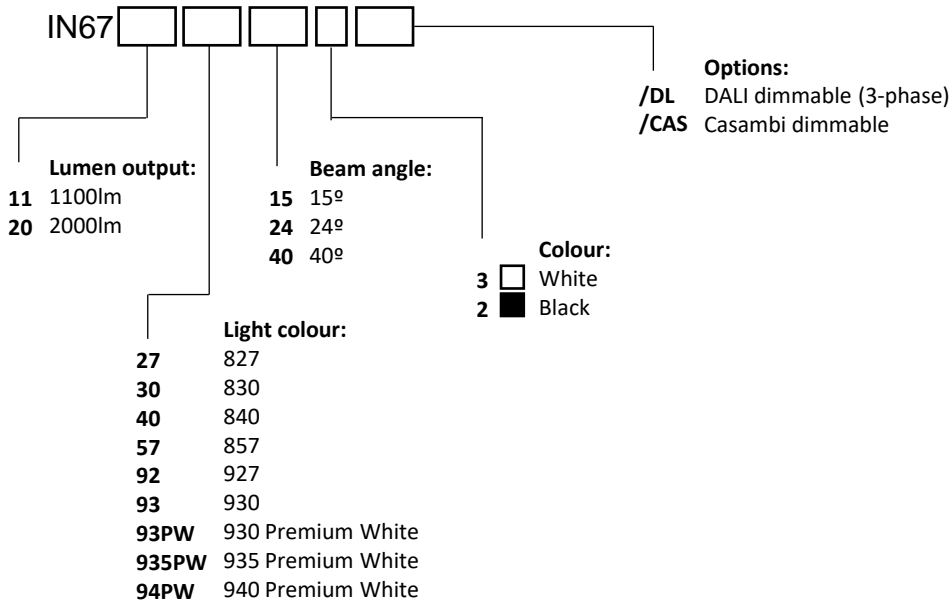

Net Weight	Dimensions carton L x W x H	Qty outer carton
465 grams	8 x 7 x 20 cm	15

LED MODULES

Standard Premium

OPTIONS

Dimmable Casambi

LED MODULE OPTIONS

Description	Lumen	Watt	Lm/W	CCT	CRI	Description	Lumen	Watt	Lm/W	CCT	CRI
Philips Fortimo SLM G7	1100Lm	7W	157	827, 830	>80Ra						
Philips Fortimo SLM G7	1100Lm	6W	183	840, 857	>80Ra						
Philips Fortimo SLM G7	1100Lm	8W	138	927, 930, 930PW	>90Ra						
Philips Fortimo SLM G7	1100Lm	7W	157	935PW, 940PW	>90Ra						
Philips Fortimo SLM G7	2000Lm	15W	167	827, 830	>80Ra						
Philips Fortimo SLM G7	2000Lm	12W	167	840, 857	>80Ra						
Philips Fortimo SLM G7	2000Lm	15W	133	927, 930, 930PW	>90Ra						
Philips Fortimo SLM G7	2000Lm	14W	143	935PW, 940PW	>90Ra						

LED modules
 Standard: CRI>80 and >90 in CCT 2700K, 3000K, 4000K
 Premium White (PW): for fresh white and depth of colour in retail environments
 1) Lumen output of LED module (COB)
 2) Mentioned wattage applies for the COB only. Mentioned wattage applies for the most efficient CCT.
 The power of the complete fixture will be slightly higher due to the power consumption of the driver.
 3) Values shown are average values and are subject to +/- 10% tolerance (set by international standards). The colour temperature is subject to a tolerance of up to +/- 150 Kelvin compared to the nominal value.
 Technical data can be changed by Internova without prior notice.

It all starts with light

ARTICLE CODE STRUCTURE

POLAR DIAGRAMS

15°

24°

40°