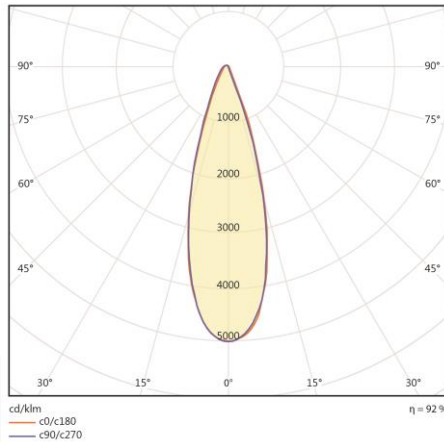

Net Weight	Dimensions carton L x W x H	Qty outer carton
465 grams	8 x 7 x 20 cm	15

LED MODULES

Standard Premium

OPTIONS

Dimmable Casambi

LED MODULE OPTIONS

Description	Lumen	Watt	Lm/W	CCT	CRI	Description	Lumen	Watt	Lm/W	CCT	CRI
Philips Fortimo SLM G7	1100Lm	7W	157	827, 830	>80Ra						
Philips Fortimo SLM G7	1100Lm	6W	183	840, 857	>80Ra						
Philips Fortimo SLM G7	1100Lm	8W	138	927, 930, 930PW	>90Ra						
Philips Fortimo SLM G7	1100Lm	7W	157	935PW, 940PW	>90Ra						
Philips Fortimo SLM G7	2000Lm	15W	167	827, 830	>80Ra						
Philips Fortimo SLM G7	2000Lm	12W	167	840, 857	>80Ra						
Philips Fortimo SLM G7	2000Lm	15W	133	927, 930, 930PW	>90Ra						
Philips Fortimo SLM G7	2000Lm	14W	143	935PW, 940PW	>90Ra						

LED modules
 Standard: CRI>80 and >90 in CCT 2700K, 3000K, 4000K
 Premium White (PW): for fresh white and depth of colour in retail environments
 1) Lumen output of LED module (COB)
 2) Mentioned wattage applies for the COB only. Mentioned wattage applies for the most efficient CCT.
 The power of the complete fixture will be slightly higher due to the power consumption of the driver.
 3) Values shown are average values and are subject to +/- 10% tolerance (set by international standards). The colour temperature is subject to a tolerance of up to +/- 150 Kelvin compared to the nominal value.
 Technical data can be changed by Internova without prior notice.

It all starts with light

ARTICLE CODE STRUCTURE

POLAR DIAGRAMS

15°

24°

40°